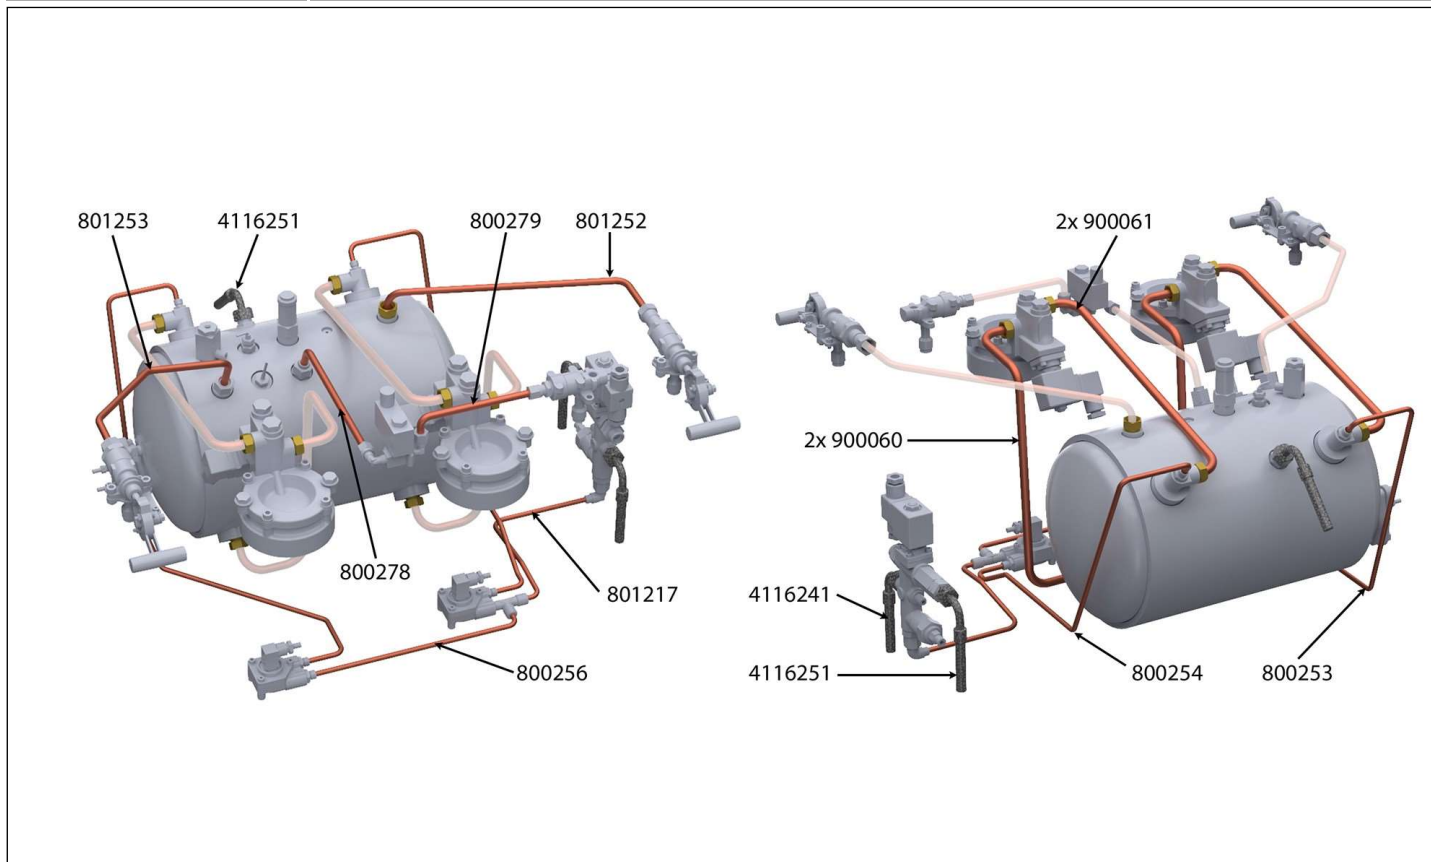

Spare parts

Spare parts

Rep	Reference	Description	Qty	Observations
801154	801154	FLOWMETER BLOCK CPLT NGE2		
800274	800274	FLOWMETER T-PIECE EQUIPPED NGC		
470198	470198	FLOWMETER WITH FITTING		
403466	403466	FLOW METER		
415161	415161	FITTING 1/4M NIPPLE PIPE 6/4		
401983	401983	SCREW CHC 4X12 STAINLESS STEEL		
8011501	8011501	BLACK FLOWMETER SUPPORT 2G		
800256	800256	PIPE FLOWMETER 1 to FLOWMETER 2		
415165	415165	TE 1/4M 2x1/4M Nipple Pipe 6/4		

Spare parts

Spare parts

Rep	Reference	Description	Qty	Observations
801253	801253	LEFT STEAM PIPE NGE (T-LEVER)		
800253	800253	LEFT FLOWMETER to THERMO PIPE		
800254	800254	RIGHT FLOWMETER to THERMO PIPE		
801252	801252	RIGHT STEAM PIPE NGE (T-LEVER)		
801217	801217	FLOWMETER FEED PIPE		
800256	800256	PIPE FLOWMETER 1 to FLOWMETER 2		
800278	800278	TUBE SV to TAP NGC		
800279	800279	BOILER HOT WATER to SV PIPE		
900060	900060	LOW THERMOSIPHON PIPE ECO/PRO		
900061	900061	UPPER THERMOSIPHON PIPE ECO/PRO		
4116241	4116241	SHEETED HOSE 400 mm 3/8 FF 90°		
4116251	4116251	SHEETED HOSE 500 mm 3/8 FF 90°		