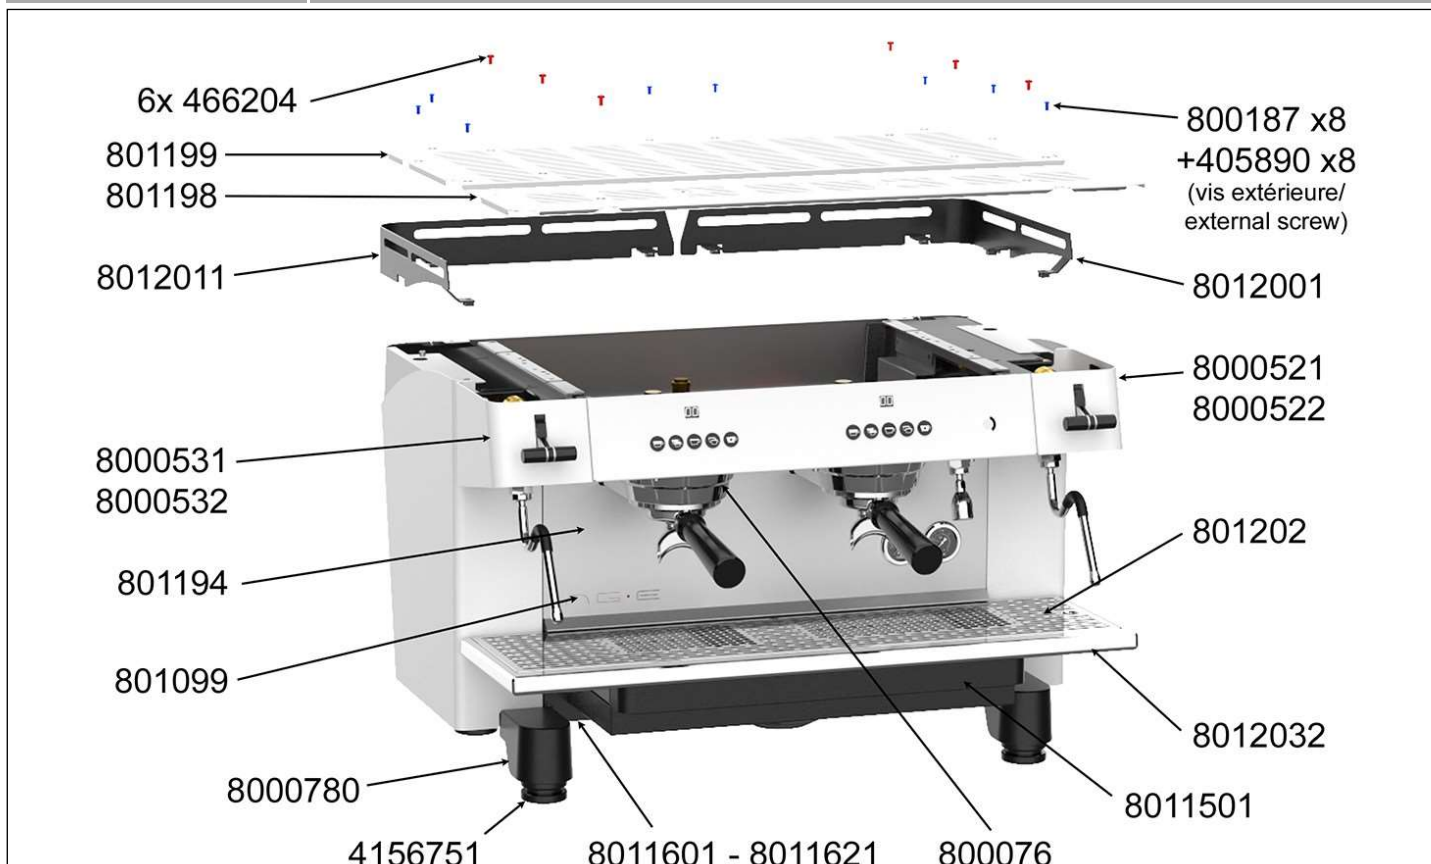

Spare parts

Spare parts

Rep	Reference	Description	Qty	Observations
801198	801198	FRONT CUP WARMER NGE2		
801199	801199	REAR CUP WARMER NGE2		
8012001	8012001	BLACK RIGHT HOT WARMER SURROUND		
8012011	8012011	BLACK LEFT HOT WARMER SURROUND		
8000531	8000531	BLACK LEFT CORNER NGC		
8000532	8000532	WHITE LEFT CORNER NGC		
801194	801194	STAINLESS STEEL FRONT PANEL NGE2		
801099	801099	LOGO NGE CHROME		
8000780	8000780	FOOT COVER + INSERTS		
4156751	4156751	CHROMED FOOT D.50 M10 STANDARD		
8011601	8011601	BLACK RIGHT LOWER FRONT PANEL 2G		
8011621	8011621	BLACK LEFT LOWER FRONT PANEL 2G		
800076	800076	GROUP COVER		
8011501	8011501	BLACK FLOWMETER SUPPORT 2G		
8012032	8012032	BASIN COMPLETE NGE2		
801202	801202	DRIP TRAY NGE2		
8000521	8000521	BLACK RIGHT CORNER NGC		
8000522	8000522	WHITE RIGHT CORNER NGC		
466204	466204	SCREW 4X6		
405890	405890	HU4 STAINLESS STEEL NUT		
800187	800187	SCREW CBLH 4X8		