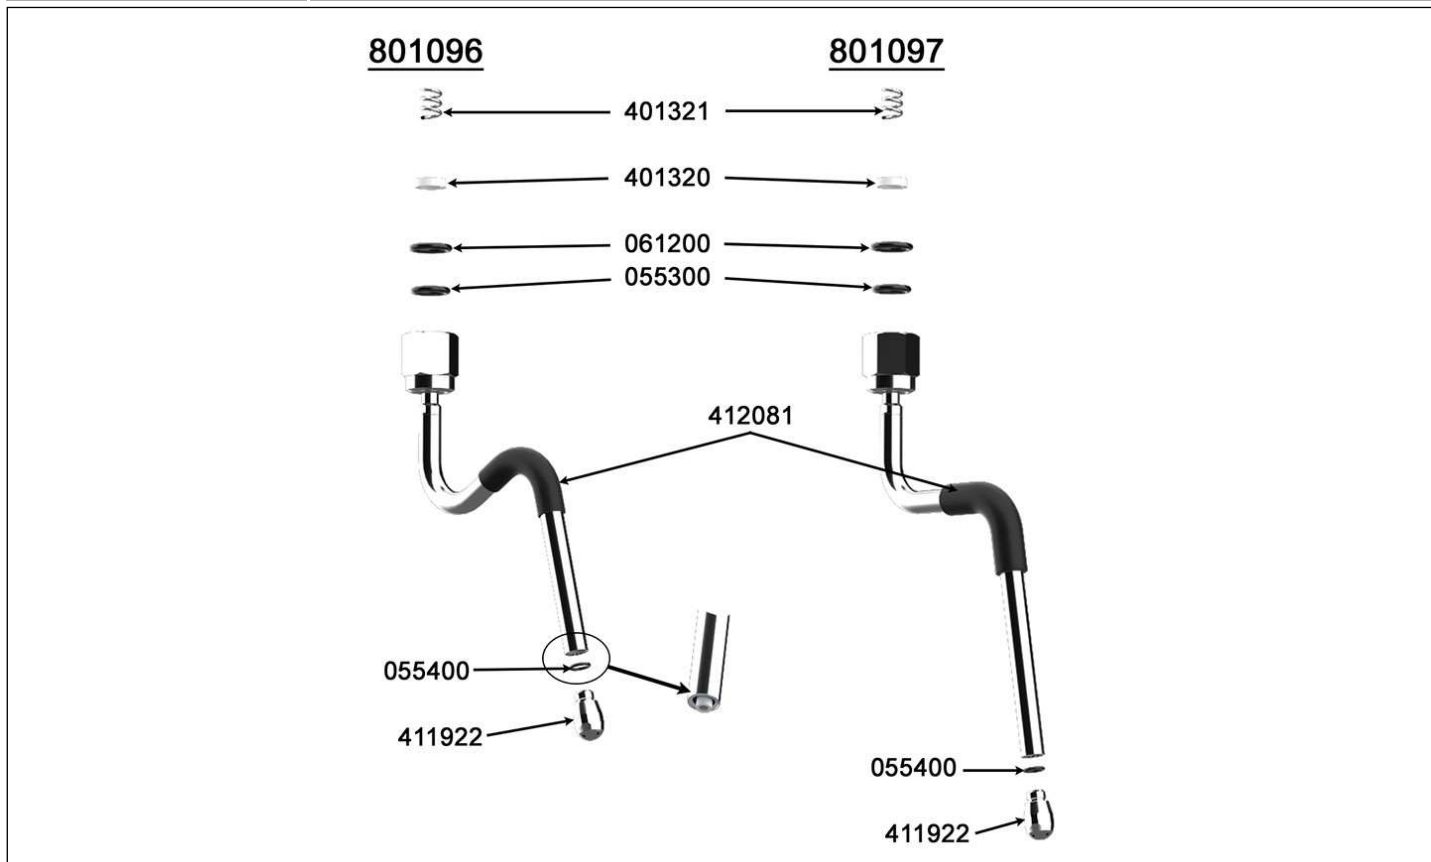

Spare parts

Spare parts

Rep	Reference	Description	Qty	Observations
411618	411618	SOLO KIT	0	
464484	464484	COLLAR 3,6X140	0	
409191	409191	1/2" 3/8" REDUCTION	0	
410624	410624	NIPPLE	0	
464419	464419	10X16 SILICON PIPE	0	
464484	464484	COLLAR 3,6X140	0	
409195	409195	3/8" GROOVED CONNECTOR	0	
409191	409191	1/2" 3/8" REDUCTION	0	
407753	407753	VALVE BODY	0	
409630	409630	STRAINER CHECK VALVE	0	
409195	409195	3/8" GROOVED CONNECTOR	0	

Spare parts

Spare parts

Rep	Reference	Description	Qty	Observations
801096	801096	STEAM OUTLET NGE ESP COOL TOUCH		
801097	801097	STEAM OUTLET NGE TC COOL TOUCH		
401320	401320	SUPPORTING WASHER		
401321	401321	ROD SPRING		
055300	055300	12,1X2,7 O RING GASKET		
061200	061200	13,6X2,7 O,RING GASKET		
055400	055400	ORING 1x6 EPDM 70 SH		
411922	411922	STEAM NOZZLE		
412081	412081	PROTECTION STEAM WAND 10		