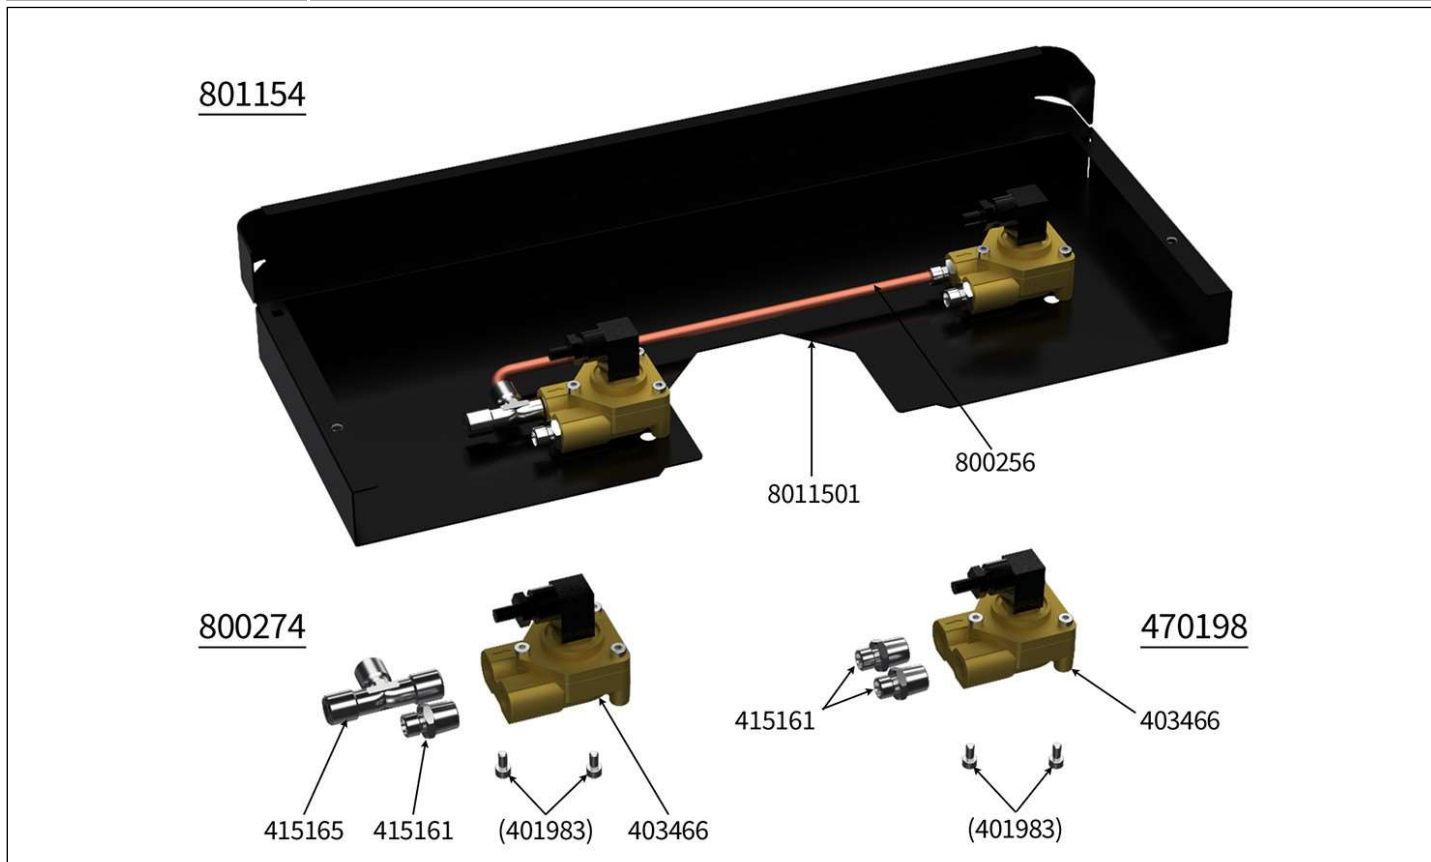

Spare parts

Spare parts

Rep	Reference	Description	Qty	Observations
800010	800010	HORZ. MOTOR PUMP 100L NGC2		
470167	470167	CAPACITOR 6µF for RPM MOTOR		
476163	476163	220-230V 50/60Hz MOTOR RPM		
4057225	4057225	100L PROCON PUMP		
4098331	4098331	ANGLE 3/8 NPT-3/8BSP CYLINDRIC		
402652	402652	3/8 ANGLE JOINT		
411861	411861	FILTER 3/8		
073300	073300	SCREW TH 6x16		
470894	470894	M6 BASE PLATE NUT		

Spare parts

Spare parts

Rep	Reference	Description	Qty	Observations
801154	801154	FLOWMETER BLOCK CPLT NGE2		
800274	800274	FLOWMETER T-PIECE EQUIPPED NGC		
470198	470198	FLOWMETER WITH FITTING		
403466	403466	FLOW METER		
415161	415161	FITTING 1/4M NIPPLE PIPE 6/4		
401983	401983	SCREW CHC 4X12 STAINLESS STEEL		
8011501	8011501	BLACK FLOWMETER SUPPORT 2G		
800256	800256	PIPE FLOWMETER 1 to FLOWMETER 2		
415165	415165	TE 1/4M 2x1/4M Nipple Pipe 6/4		