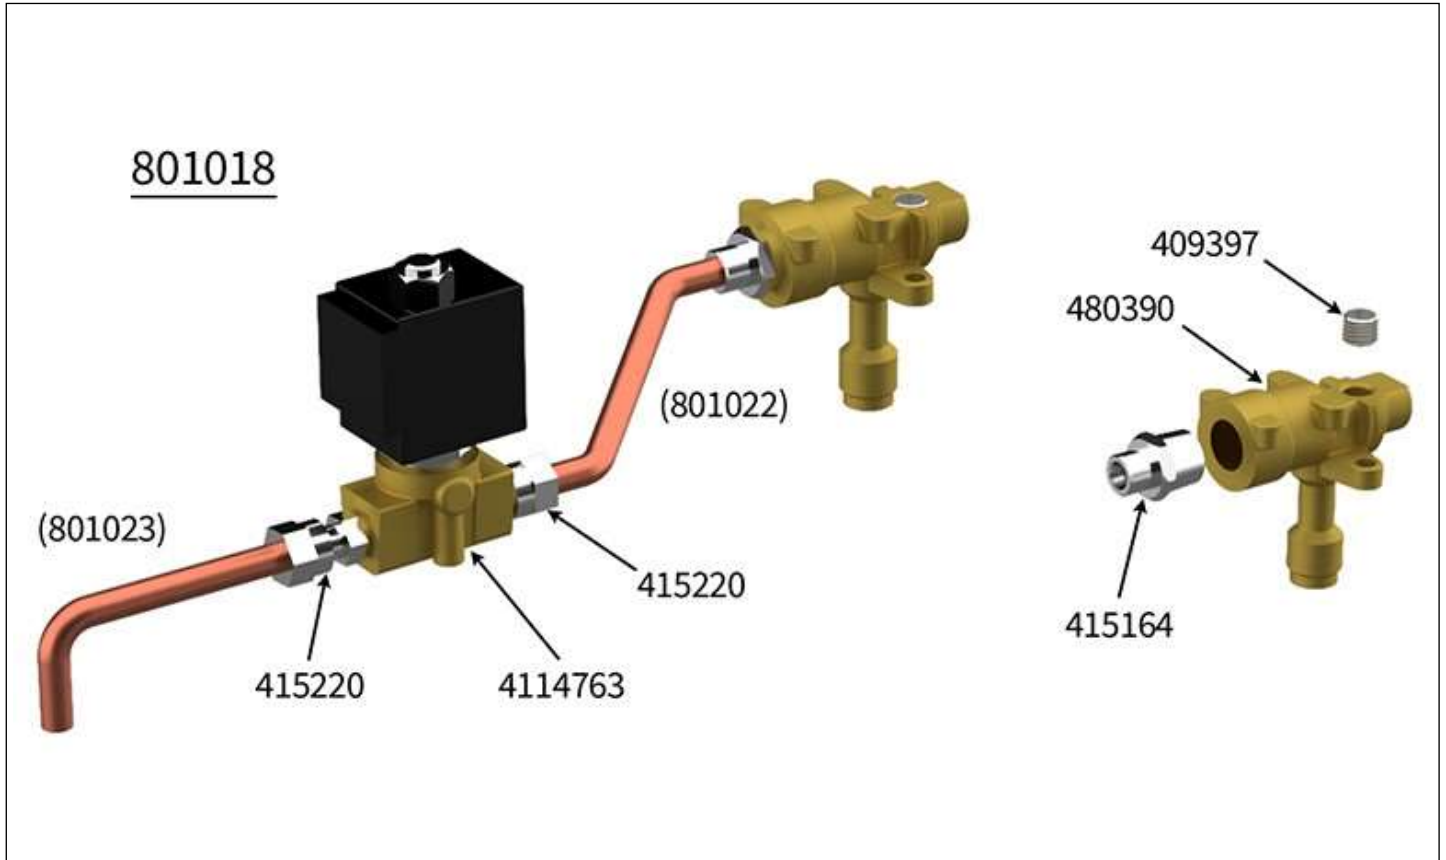

Spare parts

Spare parts

Rep	Reference	Description	Qty	Observations
801013	801013	WATER INLET CONT. +SV 2WAYS NGEC		
401983	401983	SCREW CHC 4X12 STAINLESS STEEL		
409397	409397	1/8M STOPPER		
415615	415615	WATER INLET CONT. INJECTION 2		
450245	450245	PROTECTION FILTER		
4701611	4701611	SOLENOID VALVE 2-WAY BASE reinfo		
470199	470199	FILTER WATER INLET		
219100	219100	O RING GASKET 8,9x1,9		
4156351	4156351	WATER INLET BLOCK CHECK VALVE		
415634	415634	WATER INLET BLOCK CHECK SPRING		
409774	409774	RELIEF DEVICE 12 BARS		
407500	407500	O RING 9,2x6x1,7		
411847	411847	3/8 NUT		
415211	415211	ANGLE JOINT 1/4F PIPE 6/4		
219101	219101	O RING GASKET 8X1,9		

Spare parts

Spare parts

Rep	Reference	Description	Qty	Observations
801018	801018	ELECTRIC TAP NGEC		
409397	409397	1/8M STOPPER		
480390	480390	ELECTRIC TAP BODY		
415220	415220	FITTING 1/8M NIPPLE PIPE 8/6		
4114763	4114763	SOLENOID VALVE 2-WAY		
415220	415220	FITTING 1/8M NIPPLE PIPE 8/6		
801022	801022	BOILER HOT WATER to SV PIPE		
801023	801023	BOILER SV to HOT WATER PIPE		
415164	415164	FITTING 3/8M NIPPLE PIPE 8/6		

Spare parts

Spare parts

Rep	Reference	Description	Qty	Observations
800212	800212	CONTROL LEVER IN T CPLT NGC	0	
800165	800165	LEVER PIN	0	
405890	405890	HU4 STAINLESS STEEL NUT	0	
800217	800217	T-LEVER PLATE NGC	0	
800214	800214	TAP CAM NGC	0	
464367	464367	SCREW CHC 4X16 STAINLESS STEEL	0	
991000	991000	SCREW CHC 6X16	0	
800215	800215	STEAM LEVER HANDLE NGC	0	
800216	800216	SPACER	0	
8002151	8002151	STEAM LEVER HANDLE NGC	0	
411610	411610	M5 BASE PLATE NUT	0	
411795	411795	COPPER GASKET 21x26x1.5	0	
407502	407502	13X5X4 VALVE WASHER	0	
403457	403457	4,2X1,9 O RING GASKET	0	
470042	470042	TAP STANDARD	0	
466616	466616	WASHER CORRUGATED M6	0	
8002152	8002152	STEAM LEVER HANDLE NGC cplt		