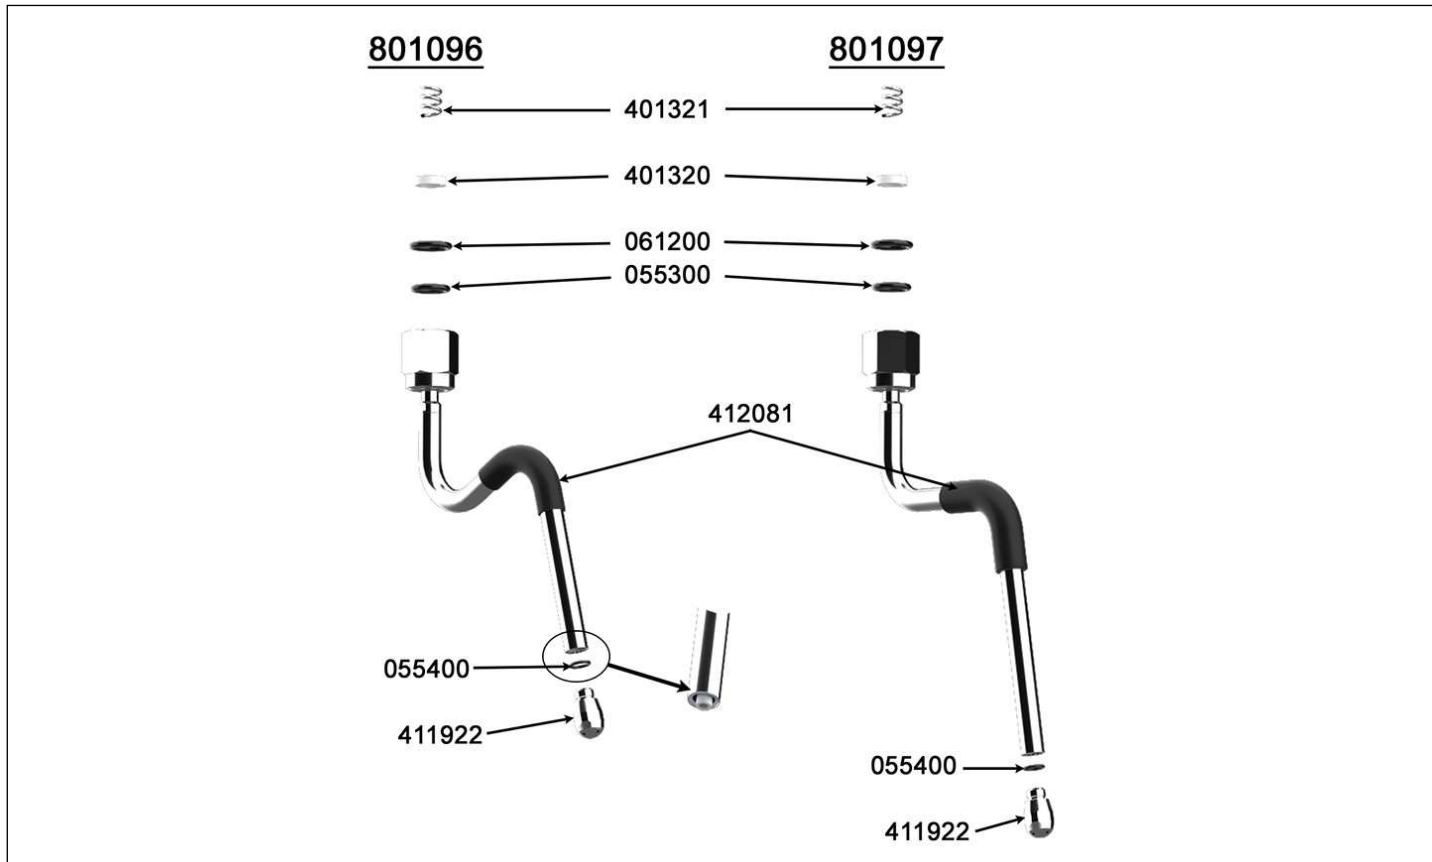

Spare parts

Spare parts

Rep	Reference	Description	Qty	Observations
411618	411618	SOLO KIT	0	
464484	464484	COLLAR 3,6X140	0	
409191	409191	1/2" 3/8" REDUCTION	0	
410624	410624	NIPPLE	0	
464419	464419	10X16 SILICON PIPE	0	
464484	464484	COLLAR 3,6X140	0	
409195	409195	3/8" GROOVED CONNECTOR	0	
409191	409191	1/2" 3/8" REDUCTION	0	
407753	407753	VALVE BODY	0	
409630	409630	STRAINER CHECK VALVE	0	
409195	409195	3/8" GROOVED CONNECTOR	0	

Spare parts

Spare parts

Rep	Reference	Description	Qty	Observations
801096	801096	STEAM OUTLET NGE ESP COOL TOUCH		
801097	801097	STEAM OUTLET NGE TC COOL TOUCH		
401320	401320	SUPPORTING WASHER		
401321	401321	ROD SPRING		
055300	055300	12,1X2,7 O RING GASKET		
061200	061200	13,6X2,7 O,RING GASKET		
055400	055400	ORING 1x6 EPDM 70 SH		
411922	411922	STEAM NOZZLE		
412081	412081	PROTECTION STEAM WAND 10		

Spare parts

Spare parts

Rep	Reference	Description	Qty	Observations
800248	800248	MIXED HOT WATER OPTION NGC2		
8002483	8002483	MIXED HOT WATER OPTION NGC2 tri		
800249	800249	MIXED HOT WATER OPTION NGC3		
480801	480801	ANGLE JOINT 1/8M PIPE 6		
900406	900406	TUBE PTFE 4X6		
900104	900104	MIXER SOLENOID VALVE COMPLETE		
800238	800238	MIXED HOT WATER BEAM NGC2		
800239	800239	MIXED HOT WATER BEAM NGC3		
800404	800404	MIXED HOT WATER BEAM NGC2 tri		

Spare parts

Spare parts

Rep	Reference	Description	Qty	Observations
002714	002714	FILTER HOLDER GASKET		

Spare parts

Spare parts

Rep	Reference	Description	Qty	Observations
480034	480034	ADJUSTABLE BRAKING		
403457	403457	4,2X1,9 O RING GASKET		
403459	403459	13,1X17X1 COPPER GASKET		
067100	067100	O RING 7,2X1,9MM		