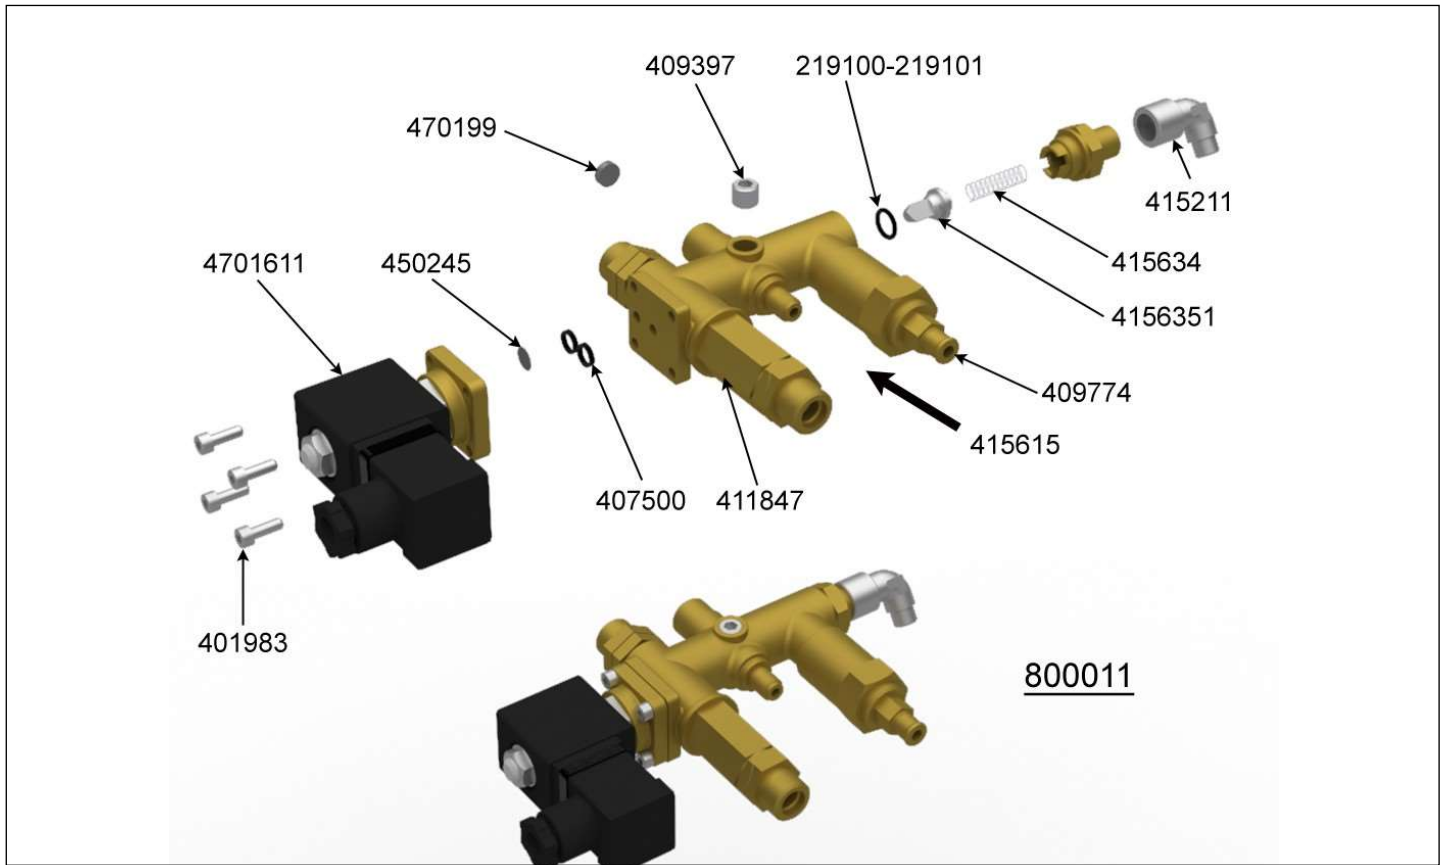

Spare parts

Spare parts

Rep	Reference	Description	Qty	Observations
800122	800122	EQUIPPED BOILER NGC2		
073200	073200	SCREW TH 6x10		
375500	375500	Z6 STAINLESS STEEL WASHER		
376900	376900	LEVEL SENSOR L.90 CD.10 (SCREW)		
404326	404326	BOILER SAFETY VALVE 1.8 BAR		
4077091	4077091	51,8X38,5X2,5 O RING		
408779	408779	3/8" HOT WATER PLUNGE		
408898	408898	1/4" VACUUM VALVE		
408999	408999	3/8M _ 1/8M _ 1/4F ANGLE JOINT		
409147	409147	DRAIN VALVE		
4106282	4106282	TEMPERATURE SENSOR		
410634	410634	SAFETY THERMOSTAT 160°(KLIXON)		
8001451	8001451	HEATING ELEMENT 3300W + GASKET		
470583	470583	SHORT INJECTOR PIPE		
800124	800124	WELDED BOILER NGC 2G		
800030	800030	BOILER CONNECTION 1/2M - 3/8F		
800118	800118	BOILER INSULATION NGC2		
470168	470168	WASHER AZ M8		
073510	073510	SCREW TH 8x25 STAINLESS STEEL		

Spare parts

Spare parts

Rep	Reference	Description	Qty	Observations
801013	801013	WATER INLET CONT. +SV 2WAYS NGEC		
401983	401983	SCREW CHC 4X12 STAINLESS STEEL		
409397	409397	1/8M STOPPER		
415615	415615	WATER INLET CONT. INJECTION 2		
450245	450245	PROTECTION FILTER		
4701611	4701611	SOLENOID VALVE 2-WAY BASE reinfo		
470199	470199	FILTER WATER INLET		
219100	219100	O RING GASKET 8,9x1,9		
4156351	4156351	WATER INLET BLOCK CHECK VALVE		
415634	415634	WATER INLET BLOCK CHECK SPRING		
409774	409774	RELIEF DEVICE 12 BARS		
407500	407500	O RING 9,2x6x1,7		
411847	411847	3/8 NUT		
415211	415211	ANGLE JOINT 1/4F PIPE 6/4		
219101	219101	O RING GASKET 8X1,9		