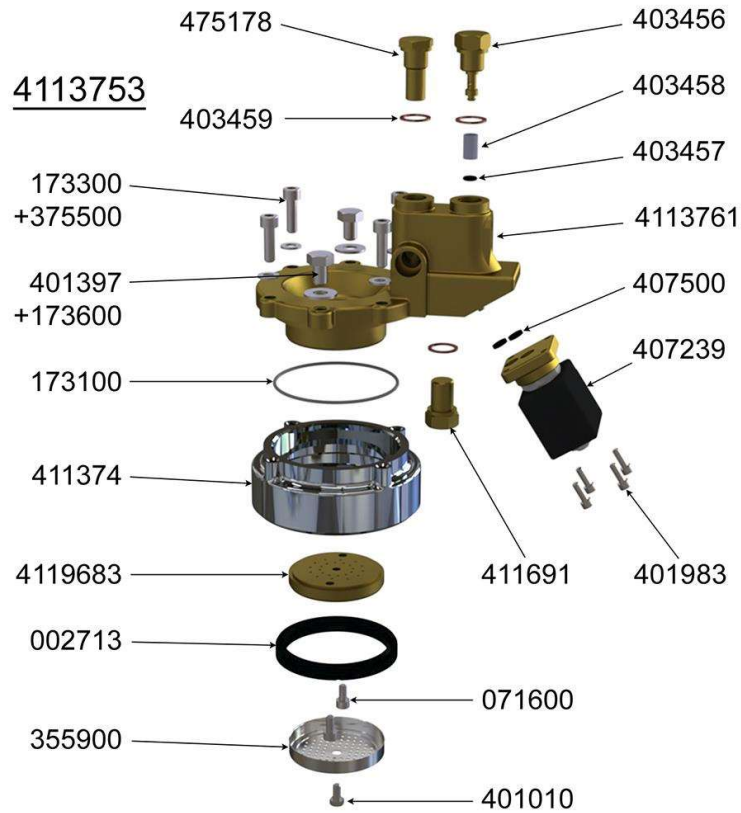

Spare parts

Spare parts

Rep	Reference	Description	Qty	Observations
800122	800122	EQUIPPED BOILER NGC2		
073200	073200	SCREW TH 6x10		
375500	375500	Z6 STAINLESS STEEL WASHER		
376900	376900	LEVEL SENSOR L.90 CD.10 (SCREW)		
404326	404326	BOILER SAFETY VALVE 1.8 BAR		
4077091	4077091	51,8X38,5X2,5 O RING		
408779	408779	3/8" HOT WATER PLUNGE		
408898	408898	1/4" VACUUM VALVE		
408999	408999	3/8M _ 1/8M _ 1/4F ANGLE JOINT		
409147	409147	DRAIN VALVE		
4106282	4106282	TEMPERATURE SENSOR		
410634	410634	SAFETY THERMOSTAT 160°(KLIXON)		
8001451	8001451	HEATING ELEMENT 3300W + GASKET		
470583	470583	SHORT INJECTOR PIPE		
800124	800124	WELDED BOILER NGC 2G		
800030	800030	BOILER CONNECTION 1/2M - 3/8F		
800118	800118	BOILER INSULATION NGC2		
470168	470168	WASHER AZ M8		
073510	073510	SCREW TH 8x25 STAINLESS STEEL		

Spare parts

Spare parts

Rep	Reference	Description	Qty	Observations
4113753	4113753	GROUP CC-NGC COMPLETE 230V exp	0	
002713	002713	FILTER HOLDER GASKET	0	
071600	071600	SCREW CHC 5X10 STAINLESS STEEL	0	
173100	173100	O RING 68X2	0	
173300	173300	SCREW CHC 6X20	0	
173600	173600	LOCK WASHER DIAM.8	0	
355900	355900	SPRINKLER	0	
375500	375500	Z6 STAINLESS STEEL WASHER	0	
401010	401010	5X10 TH STAINLESS STEEL SCREW	0	
403456	403456	SPRAY NOZZLE	0	
403457	403457	4,2X1,9 O RING GASKET	0	
403458	403458	FILTER 8X13	0	
403459	403459	13,1X17X1 COPPER GASKET	0	
407239	407239	3-WAY 220V SOLENOID VALVE	0	
411374	411374	HOLDER FILTER SEATING	0	
4113761	4113761	GROUP MAINPART CC-NGC + CAP	0	
475178	475178	HYDRAULIC BRAKE Ø10,8	0	
411691	411691	CAP 1/4G	0	
4119683	4119683	24 Hole® DIFFUSER	0	
407500	407500	O RING 9,2x6x1,7	0	
401983	401983	SCREW CHC 4X12 STAINLESS STEEL	0	
401397	401397	SCREW TH 8x12	0	