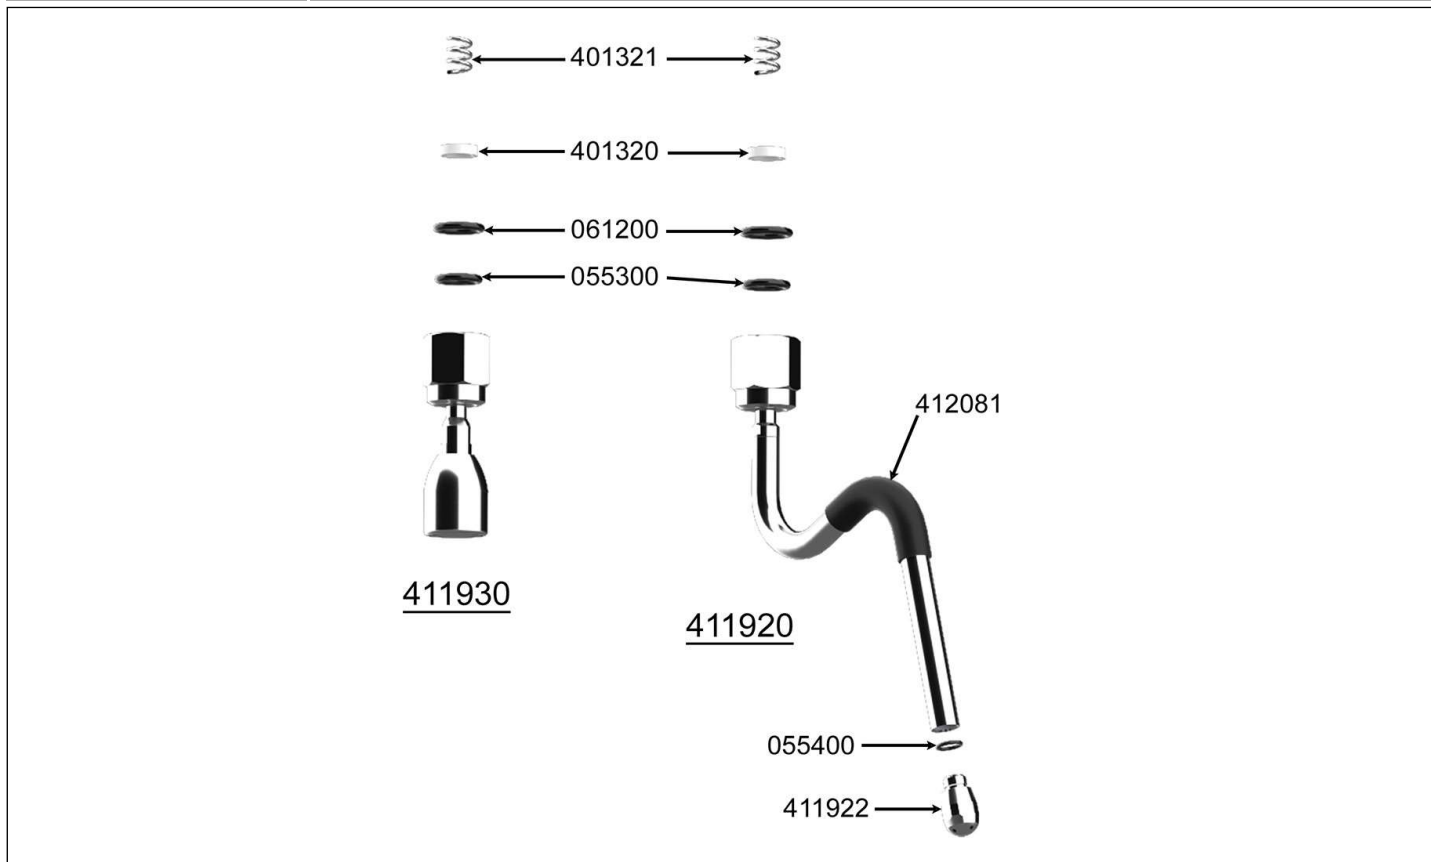

Spare parts

Spare parts

Rep	Reference	Description	Qty	Observations
411920	411920	STEAM OUTLET STANDARD		
411930	411930	HOT WATER OUTLET		
055300	055300	12,1X2,7 O RING GASKET		
061200	061200	13,6X2,7 O,RING GASKET		
401320	401320	SUPPORTING WASHER		
401321	401321	ROD SPRING		
412081	412081	PROTECTION STEAM WAND 10		
055401	055400	ORING 1x6 EPDM 70 SH		
411922	411922	STEAM NOZZLE