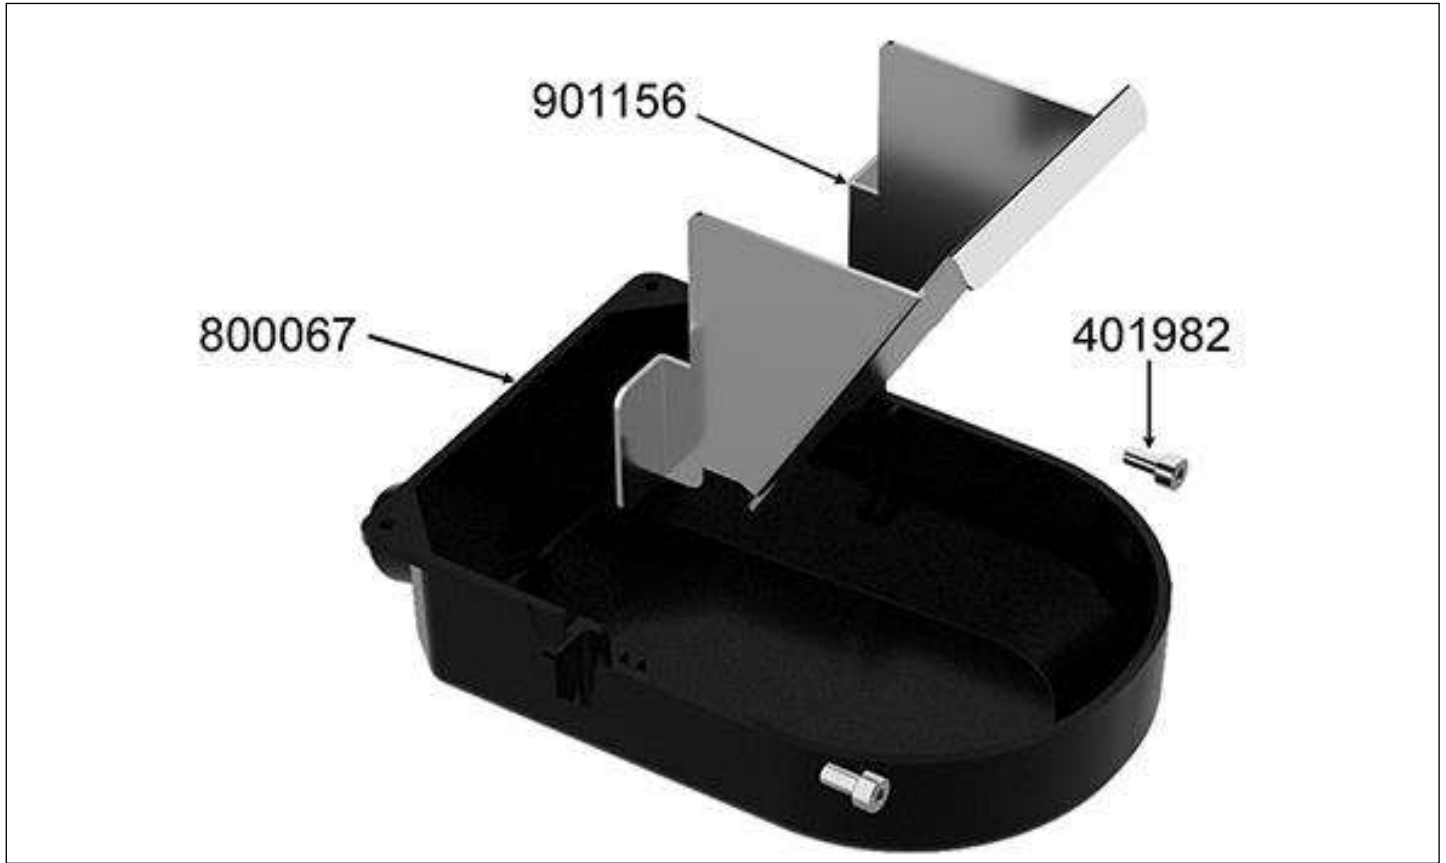

Spare parts

Spare parts

4700802

4700812

Rep	Reference	Description	Qty	Observations
4700812	4700812	MANOMETER 0-16 BAR DIAM.40 BLACK	1	
4700802	4700802	MANOMETER 0-3 BARS DIAM.40 BLACK	1	

Spare parts

Spare parts