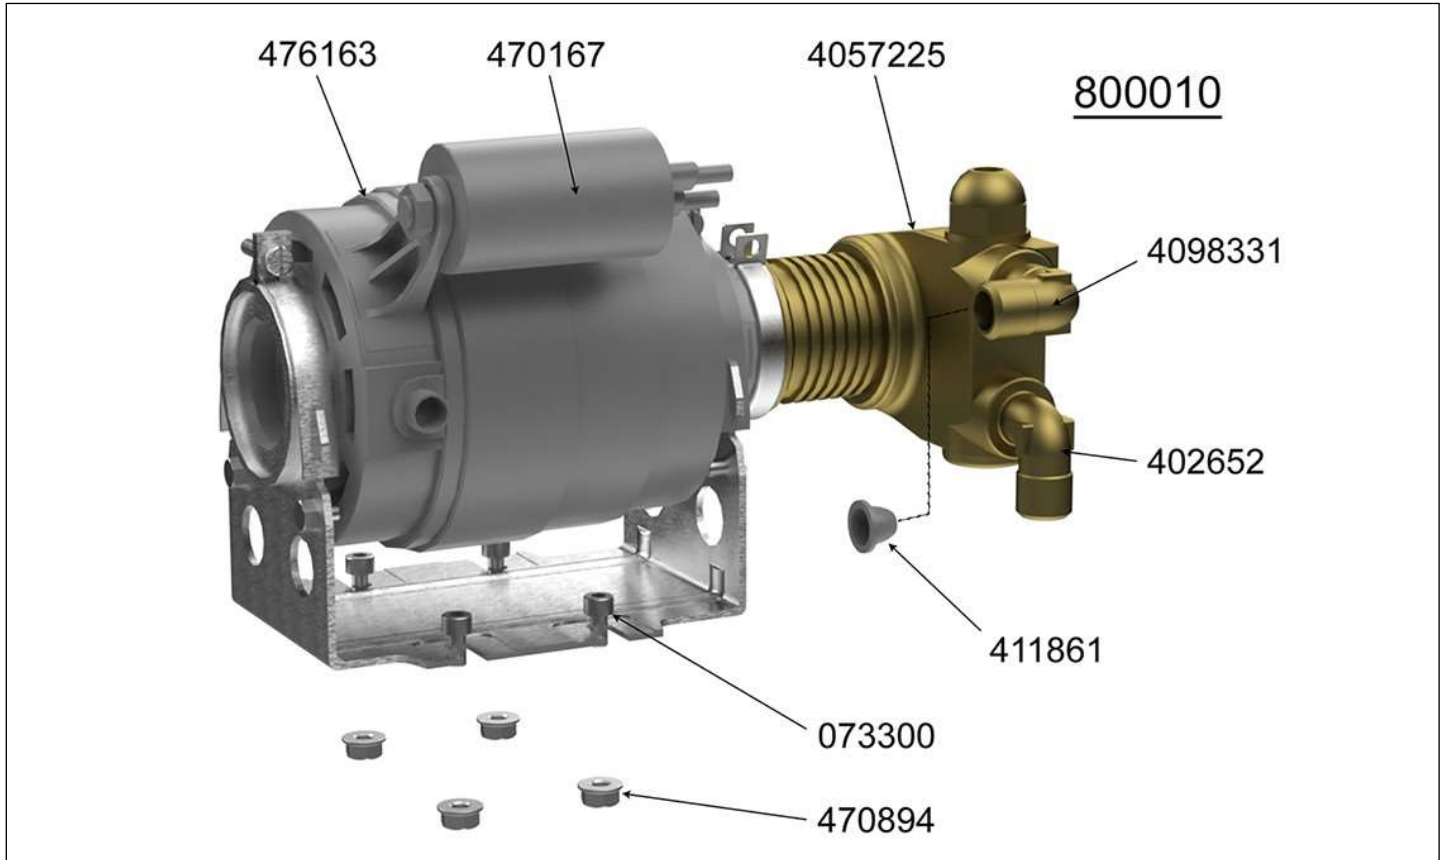

Spare parts

Spare parts

Rep	Reference	Description	Qty	Observations
800010	800010	HORZ. MOTOR PUMP 100L NGC2		
470167	470167	CAPACITOR 6µF for RPM MOTOR		
476163	476163	220-230V 50/60Hz MOTOR RPM		
4057225	4057225	100L PROCON PUMP		
4098331	4098331	ANGLE 3/8 NPT-3/8BSP CYLINDRIC		
402652	402652	3/8 ANGLE JOINT		
411861	411861	FILTER 3/8		
073300	073300	SCREW TH 6x16		
470894	470894	M6 BASE PLATE NUT