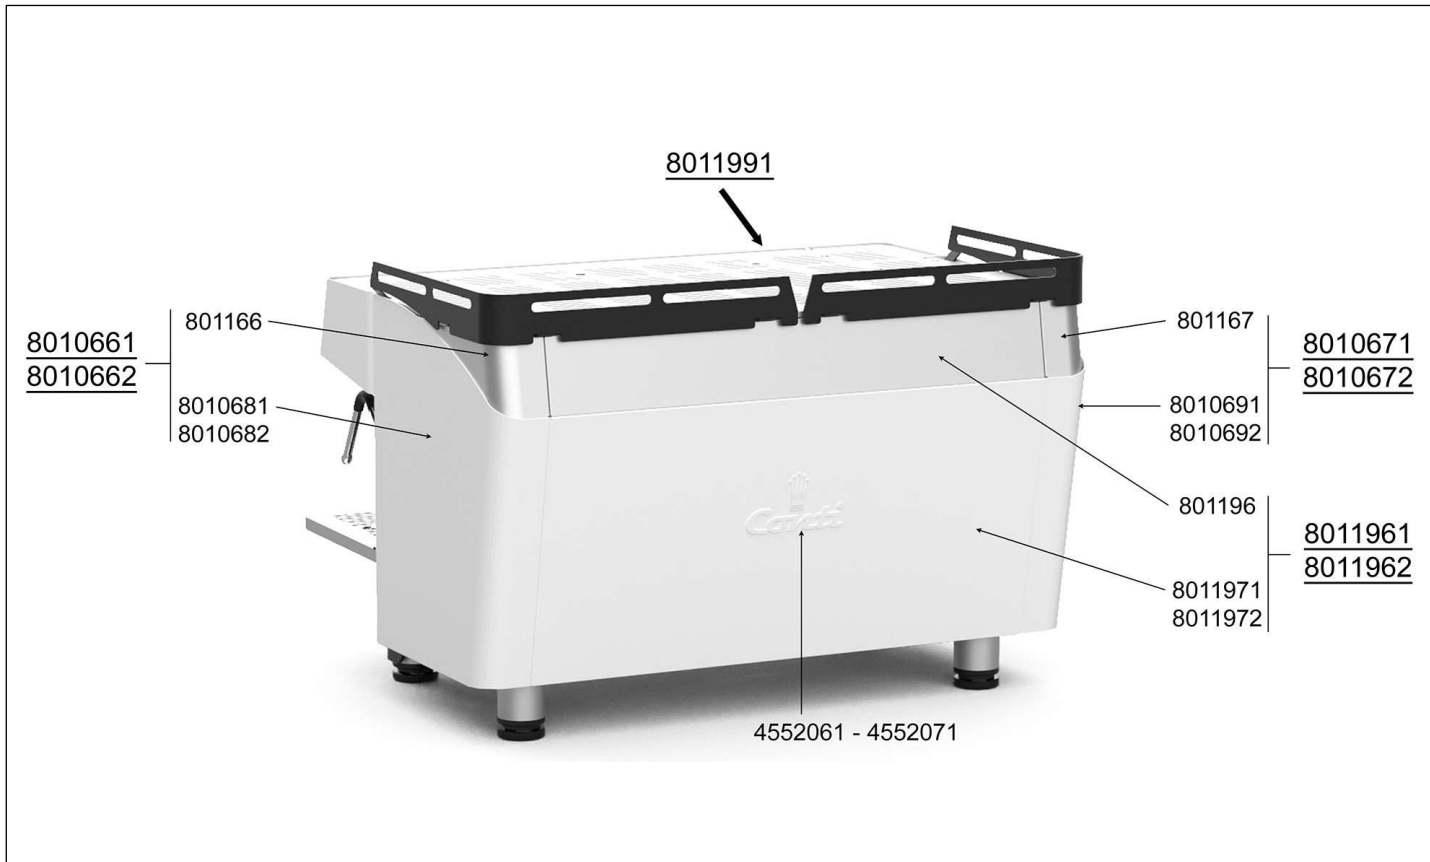

Spare parts

Spare parts

Rep	Reference	Description	Qty	Observations
801198	801198	FRONT CUP WARMER NGE2		
801199	801199	REAR CUP WARMER NGE2		
8012001	8012001	BLACK RIGHT HOT WARMER SURROUND		
8012011	8012011	BLACK LEFT HOT WARMER SURROUND		
8000531	8000531	BLACK LEFT CORNER NGC		
8000532	8000532	WHITE LEFT CORNER NGC		
801194	801194	STAINLESS STEEL FRONT PANEL NGE2		
801099	801099	LOGO NGE CHROME		
8000780	8000780	FOOT COVER + INSERTS		
4156751	4156751	CHROMED FOOT D.50 M10 STANDARD		
8011601	8011601	BLACK RIGHT LOWER FRONT PANEL 2G		
8011621	8011621	BLACK LEFT LOWER FRONT PANEL 2G		
800076	800076	GROUP COVER		
8011501	8011501	BLACK FLOWMETER SUPPORT 2G		
8012032	8012032	BASIN COMPLETE NGE2		
801202	801202	DRIP TRAY NGE2		
8000521	8000521	BLACK RIGHT CORNER NGC		
8000522	8000522	WHITE RIGHT CORNER NGC		
466204	466204	SCREW 4X6		
405890	405890	HU4 STAINLESS STEEL NUT		
800187	800187	SCREW CBLH 4X8		

Spare parts

Spare parts

Rep	Reference	Description	Qty	Observations
8011991	8011991	BLACK CUP WARMER NGE2 CPLTE		
8010661	8010661	BLACK RIGHT SIDE PANEL CPLTE		
8010662	8010662	WHITE RIGHT SIDE PANEL CPLTE		
8010671	8010671	BLACK RIGHT SIDE PANEL CPLTE		
8010672	8010672	WHITE RIGHT SIDE PANEL CPLTE		
8010681	8010681	BLACK RIGHT SECOND PANEL NGE		
8010682	8010682	WHITE RIGHT SECOND PANEL NGE		
8010691	8010691	BLACK LEFT SECOND PANEL NGE		
8010692	8010692	WHITE LEFT SECOND PANEL NGE		
801166	801166	RIGHT SIDE PANEL NGE		
801167	801167	LEFT SIDE PANEL NGE		
801196	801196	INOX UPPER REAR PANEL NGE2		
8011971	8011971	BLACK LOWER REAR PANEL NGE2		
8011972	8011972	WHITE LOWER REAR PANEL NGE2		
4552061	4552061	WHITE LOGO CONTI + CROWN		
4552071	4552071	BLACK LOGO CONTI + CROWN		
8011961	8011961	BLACK REAR PANEL CPLT NGE2		
8011962	8011962	WHITE REAR PANEL CPLT NGE2		