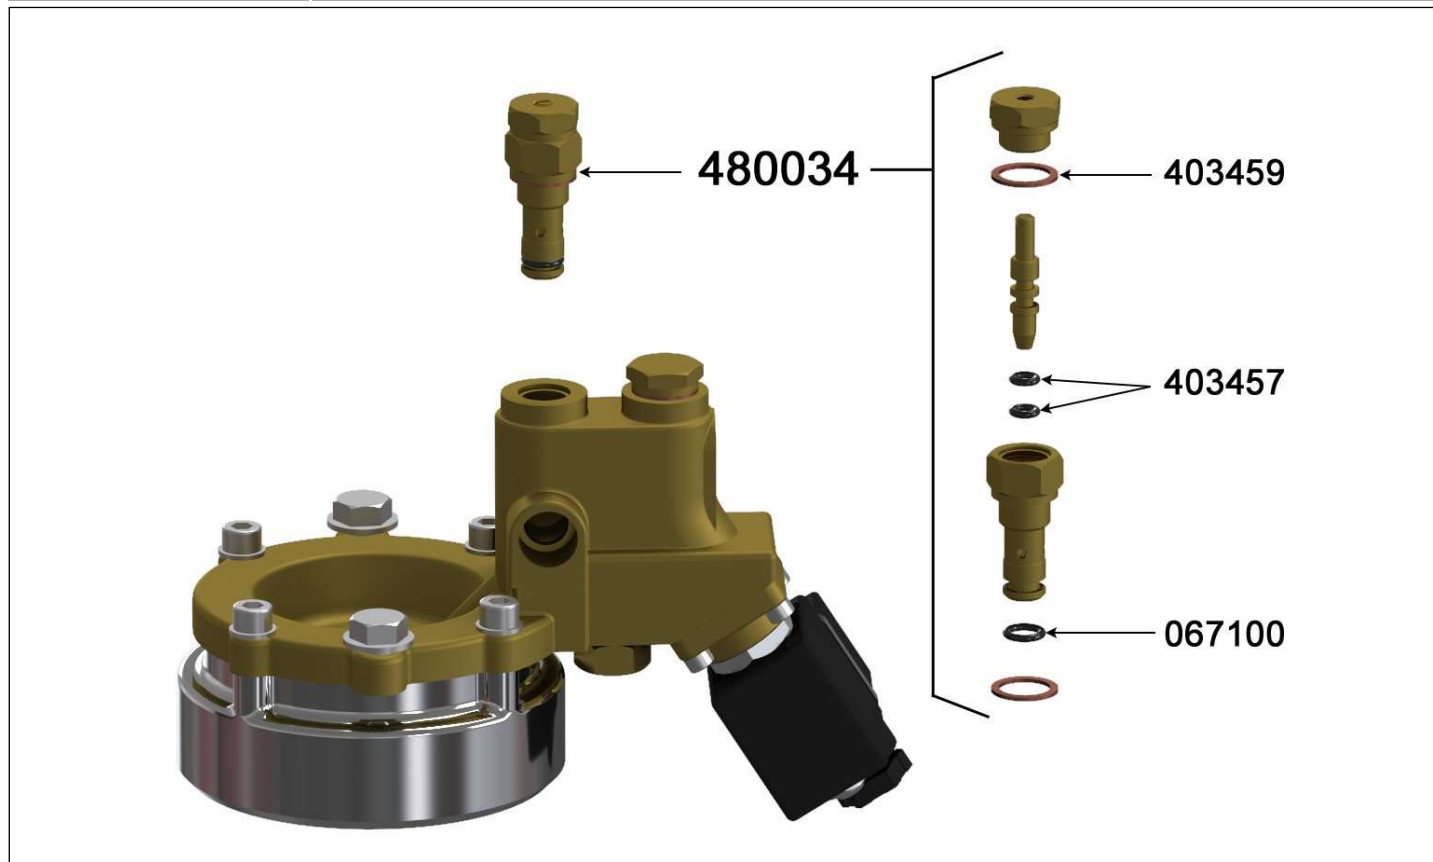

Spare parts

Spare parts

Rep	Reference	Description	Qty	Observations
800248	800248	MIXED HOT WATER OPTION NGC2		
8002483	8002483	MIXED HOT WATER OPTION NGC2 tri		
800249	800249	MIXED HOT WATER OPTION NGC3		
480801	480801	ANGLE JOINT 1/8M PIPE 6		
900406	900406	TUBE PTFE 4X6		
900104	900104	MIXER SOLENOID VALVE COMPLETE		
800238	800238	MIXED HOT WATER BEAM NGC2		
800239	800239	MIXED HOT WATER BEAM NGC3		
800404	800404	MIXED HOT WATER BEAM NGC2 tri		

Spare parts

Spare parts

Rep	Reference	Description	Qty	Observations
002714	002714	FILTER HOLDER GASKET		

Spare parts

Spare parts

Rep	Reference	Description	Qty	Observations
480034	480034	ADJUSTABLE BRAKING		
403457	403457	4,2X1,9 O RING GASKET		
403459	403459	13,1X17X1 COPPER GASKET		
067100	067100	O RING 7,2X1,9MM		