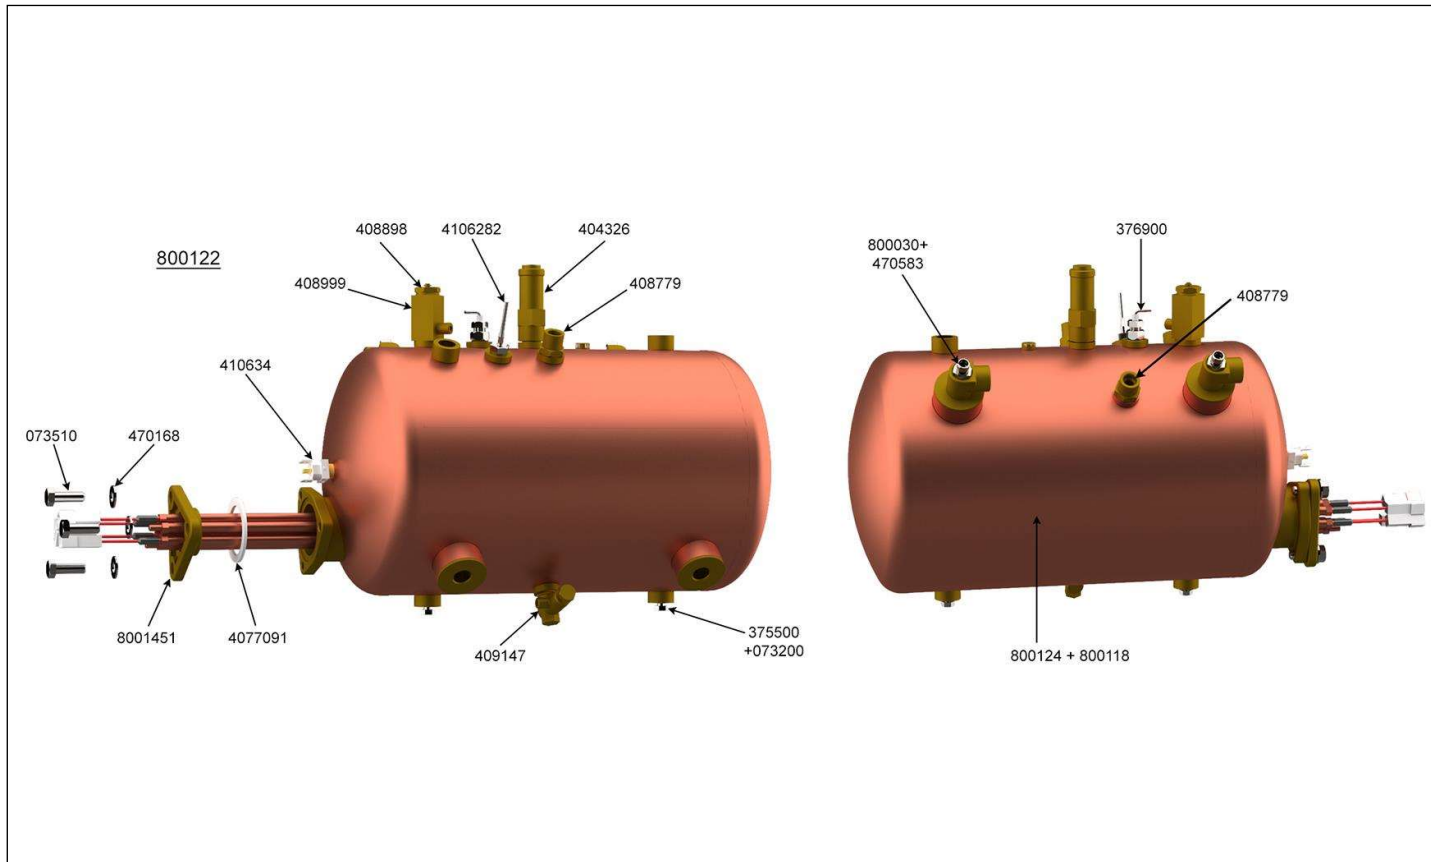

Spare parts

Spare parts

Rep	Reference	Description	Qty	Observations
8012381	8012381	BLACK CONTROL PANEL EQ NGE2		
8012382	8012382	WHITE CONTROL PANEL EQ NGE2		
8012361	8012361	BLACK CONTROL PANEL NGE2		
8012362	8012362	WHITE CONTROL PANEL NGE2		
801186	801186	DISPLAY 2 DIGIT NGE		
801187	801187	2 DIGIT GLASS		
475423	475423	PLASTIC SPACER 11mm		
473121	473121	SCREW CHC 3X6		
801192	801192	TOLE SUPPORT CLAVIER NGE2		
461126	461126	FRAME SCREW DIAM.4		
4752471	4752471	WHITE KEYBOARD (SUNLAND)		
4751912	4751912	HOT WATER CABLE PUSH BUTTON		

Spare parts

Spare parts

Rep	Reference	Description	Qty	Observations
800122	800122	EQUIPPED BOILER NGC2		
073200	073200	SCREW TH 6x10		
375500	375500	Z6 STAINLESS STEEL WASHER		
376900	376900	LEVEL SENSOR L.90 CD.10 (SCREW)		
404326	404326	BOILER SAFETY VALVE 1.8 BAR		
4077091	4077091	51,8X38,5X2,5 O RING		
408779	408779	3/8" HOT WATER PLUNGE		
408898	408898	1/4" VACUUM VALVE		
408999	408999	3/8M _ 1/8M _ 1/4F ANGLE JOINT		
409147	409147	DRAIN VALVE		
4106282	4106282	TEMPERATURE SENSOR		
410634	410634	SAFETY THERMOSTAT 160°(KLIXON)		
8001451	8001451	HEATING ELEMENT 3300W + GASKET		
470583	470583	SHORT INJECTOR PIPE		
800124	800124	WELDED BOILER NGC 2G		
800030	800030	BOILER CONNECTION 1/2M - 3/8F		
800118	800118	BOILER INSULATION NGC2		
470168	470168	WASHER AZ M8		
073510	073510	SCREW TH 8x25 STAINLESS STEEL		