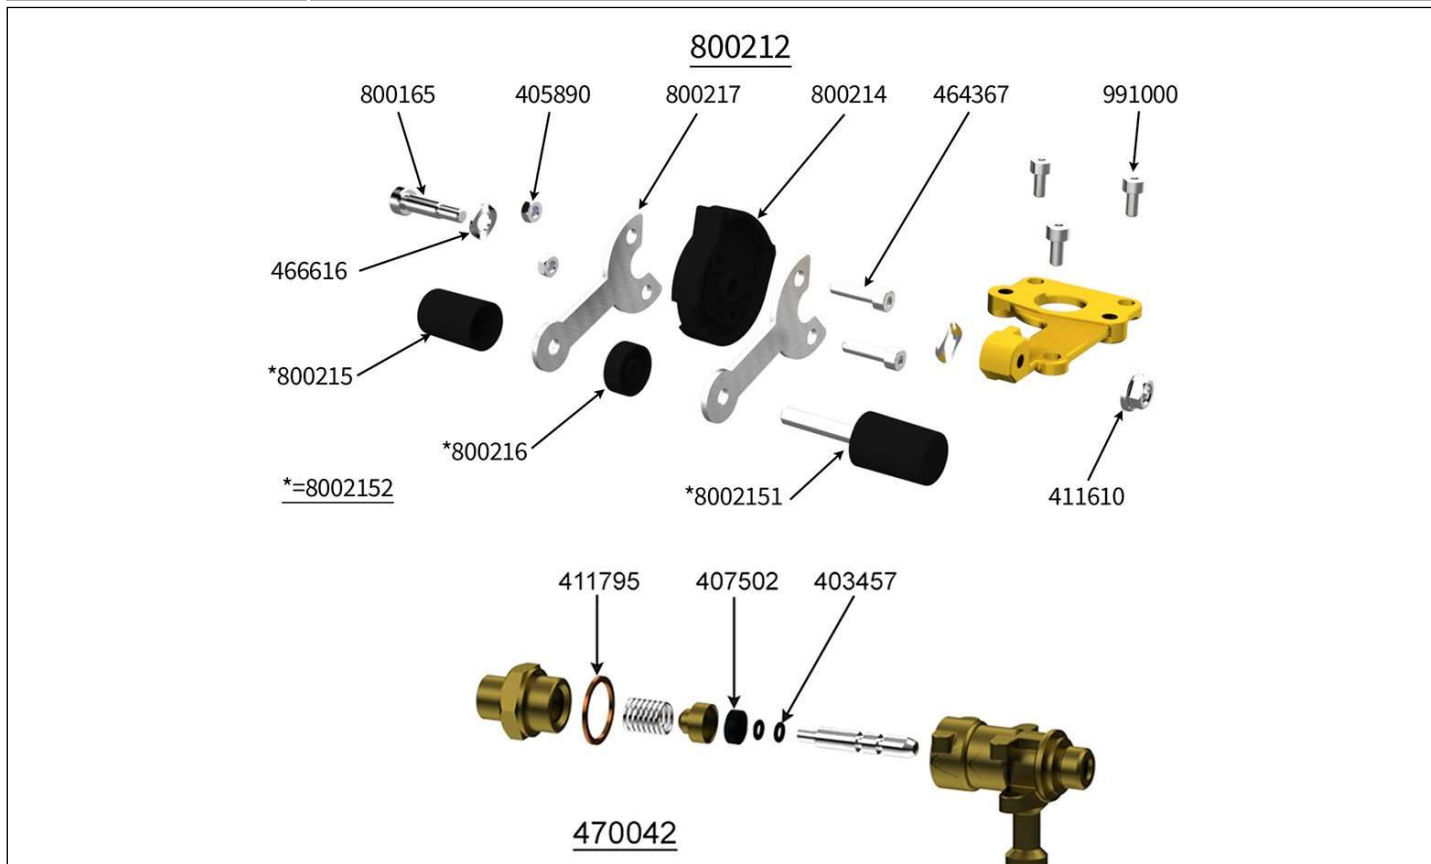

Spare parts

Spare parts

Rep	Reference	Description	Qty	Observations
801013	801013	WATER INLET CONT. +SV 2WAYS NGEC		
401983	401983	SCREW CHC 4X12 STAINLESS STEEL		
409397	409397	1/8M STOPPER		
415615	415615	WATER INLET CONT. INJECTION 2		
450245	450245	PROTECTION FILTER		
4701611	4701611	SOLENOID VALVE 2-WAY BASE reinfo		
470199	470199	FILTER WATER INLET		
219100	219100	O RING GASKET 8,9x1,9		
4156351	4156351	WATER INLET BLOCK CHECK VALVE		
415634	415634	WATER INLET BLOCK CHECK SPRING		
409774	409774	RELIEF DEVICE 12 BARS		
407500	407500	O RING 9,2x6x1,7		
411847	411847	3/8 NUT		
415211	415211	ANGLE JOINT 1/4F PIPE 6/4		
219101	219101	O RING GASKET 8X1,9		

Spare parts

Spare parts

Rep	Reference	Description	Qty	Observations
801018	801018	ELECTRIC TAP NGEC		
409397	409397	1/8M STOPPER		
480390	480390	ELECTRIC TAP BODY		
415220	415220	FITTING 1/8M NIPPLE PIPE 8/6		
4114763	4114763	SOLENOID VALVE 2-WAY		
415220	415220	FITTING 1/8M NIPPLE PIPE 8/6		
801022	801022	BOILER HOT WATER to SV PIPE		
801023	801023	BOILER SV to HOT WATER PIPE		
415164	415164	FITTING 3/8M NIPPLE PIPE 8/6		

Spare parts

Spare parts

Rep	Reference	Description	Qty	Observations
800212	800212	CONTROL LEVER IN T CPLT NGC	0	
800165	800165	LEVER PIN	0	
405890	405890	HU4 STAINLESS STEEL NUT	0	
800217	800217	T-LEVER PLATE NGC	0	
800214	800214	TAP CAM NGC	0	
464367	464367	SCREW CHC 4X16 STAINLESS STEEL	0	
991000	991000	SCREW CHC 6X16	0	
800215	800215	STEAM LEVER HANDLE NGC	0	
800216	800216	SPACER	0	
8002151	8002151	STEAM LEVER HANDLE NGC	0	
411610	411610	M5 BASE PLATE NUT	0	
411795	411795	COPPER GASKET 21x26x1.5	0	
407502	407502	13X5X4 VALVE WASHER	0	
403457	403457	4,2X1,9 O RING GASKET	0	
470042	470042	TAP STANDARD	0	
466616	466616	WASHER CORRUGATED M6	0	
8002152	8002152	STEAM LEVER HANDLE NGC cplt		