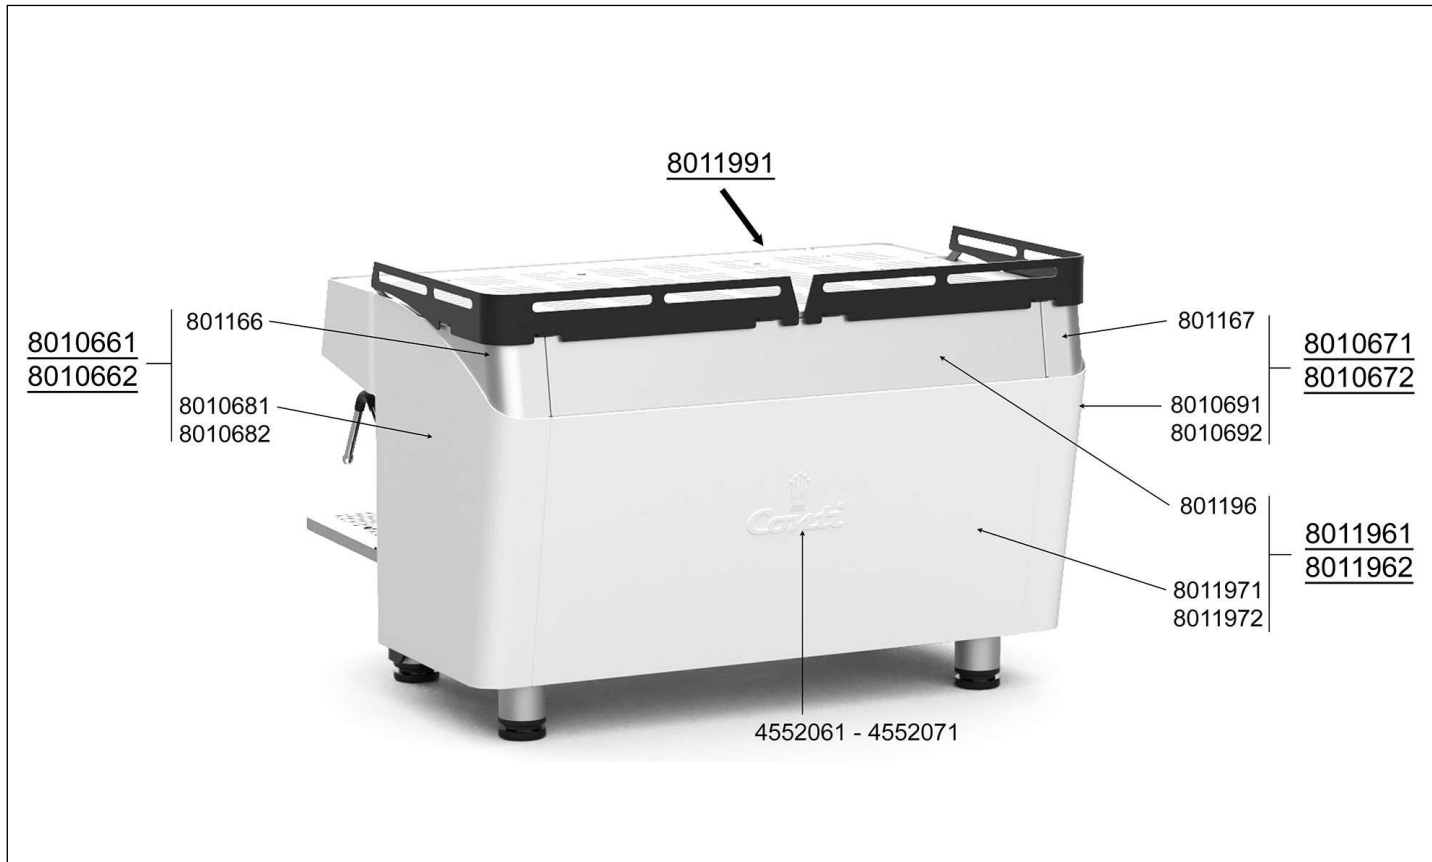

Spare parts

Spare parts

Rep	Reference	Description	Qty	Observations
8012381	8012381	BLACK CONTROL PANEL EQ NGE2		
8012382	8012382	WHITE CONTROL PANEL EQ NGE2		
8012361	8012361	BLACK CONTROL PANEL NGE2		
8012362	8012362	WHITE CONTROL PANEL NGE2		
801186	801186	DISPLAY 2 DIGIT NGE		
801187	801187	2 DIGIT GLASS		
475423	475423	PLASTIC SPACER 11mm		
473121	473121	SCREW CHC 3X6		
801192	801192	TOLE SUPPORT CLAVIER NGE2		
461126	461126	FRAME SCREW DIAM.4		
4752471	4752471	WHITE KEYBOARD (SUNLAND)		
4751912	4751912	HOT WATER CABLE PUSH BUTTON